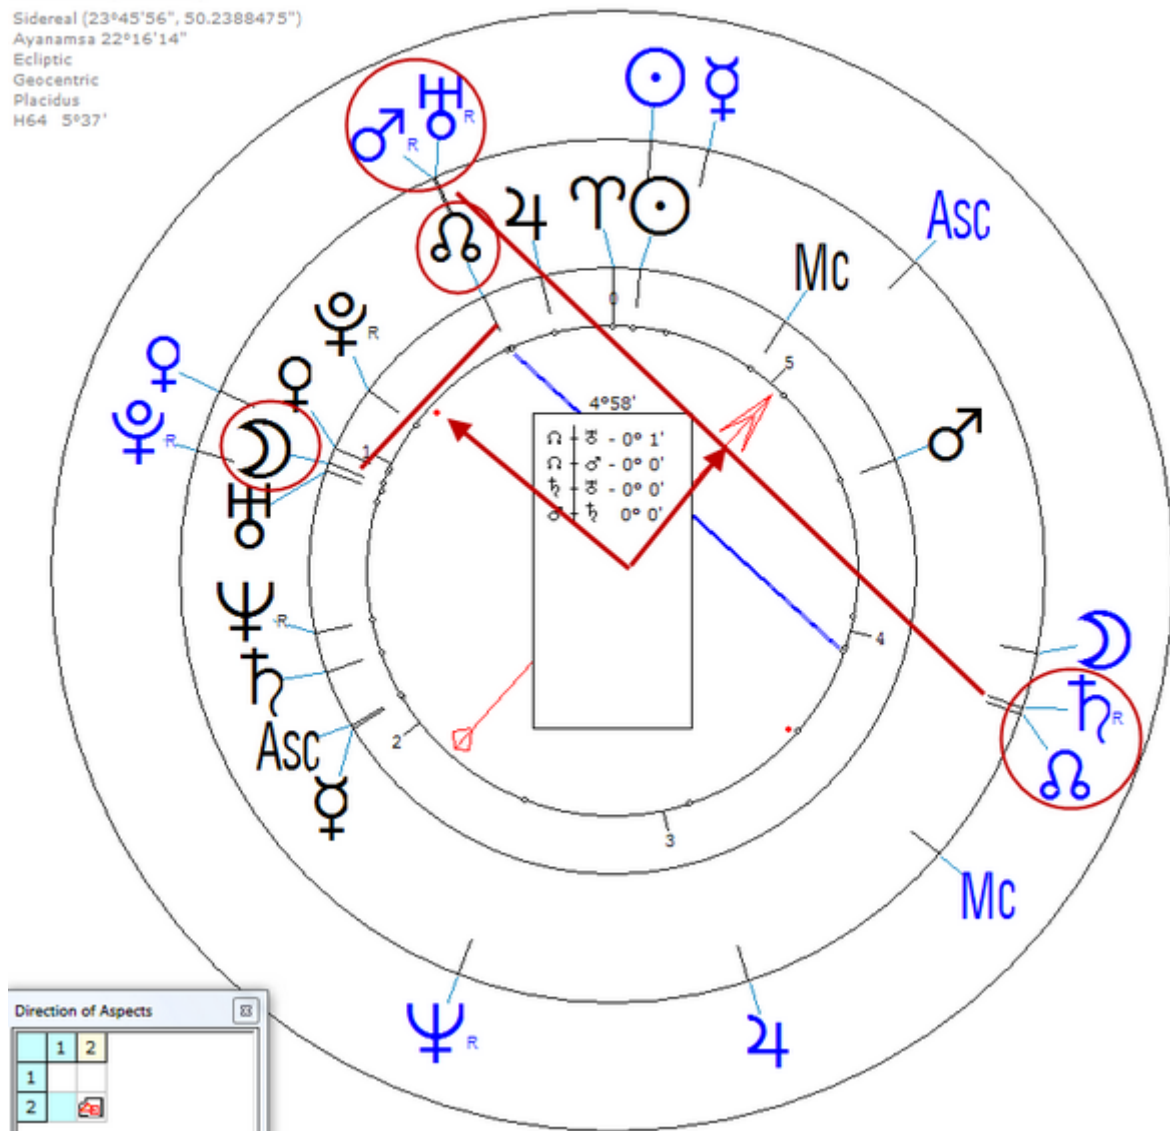

Göring, Hermann

12 January 1893 at 04:00 (= 04:00 AM)Rosenheim, Germany, 47n51, 12e07

German politician, the Nazi Reich Marshall and Air Force Commander in charge of armament.

<https://www.astro.com/astro-databank/G%C3%B6ring,_Hermann>

Death by Suicide 15 October 1946 in Nuremberg,Germany(Poison, age 53)

Solar Return (Harmonic 64)

Solar $\sigma/\hbar = \mathcal{D}_n/\delta_n$

Solar $\mathcal{D}/\delta = \text{Solar } \text{♀}/\Psi(\text{Poison}) = \text{♀}_n/\delta_n$

Göring, Hermann
12 January 1893 Thu 4:00 (GMT+1) 47n51 12e07
Rosenheim, Germany
Sidereal (23°45'56", 50.2388475")
Ayanamsa 22°16'14"
Ecliptic
Geocentric
Placidus
H64 5°37'